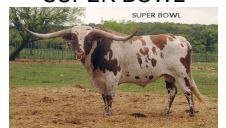

JK Sweet Thing