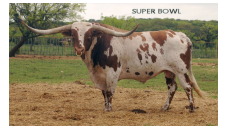

JK Sweet Thing